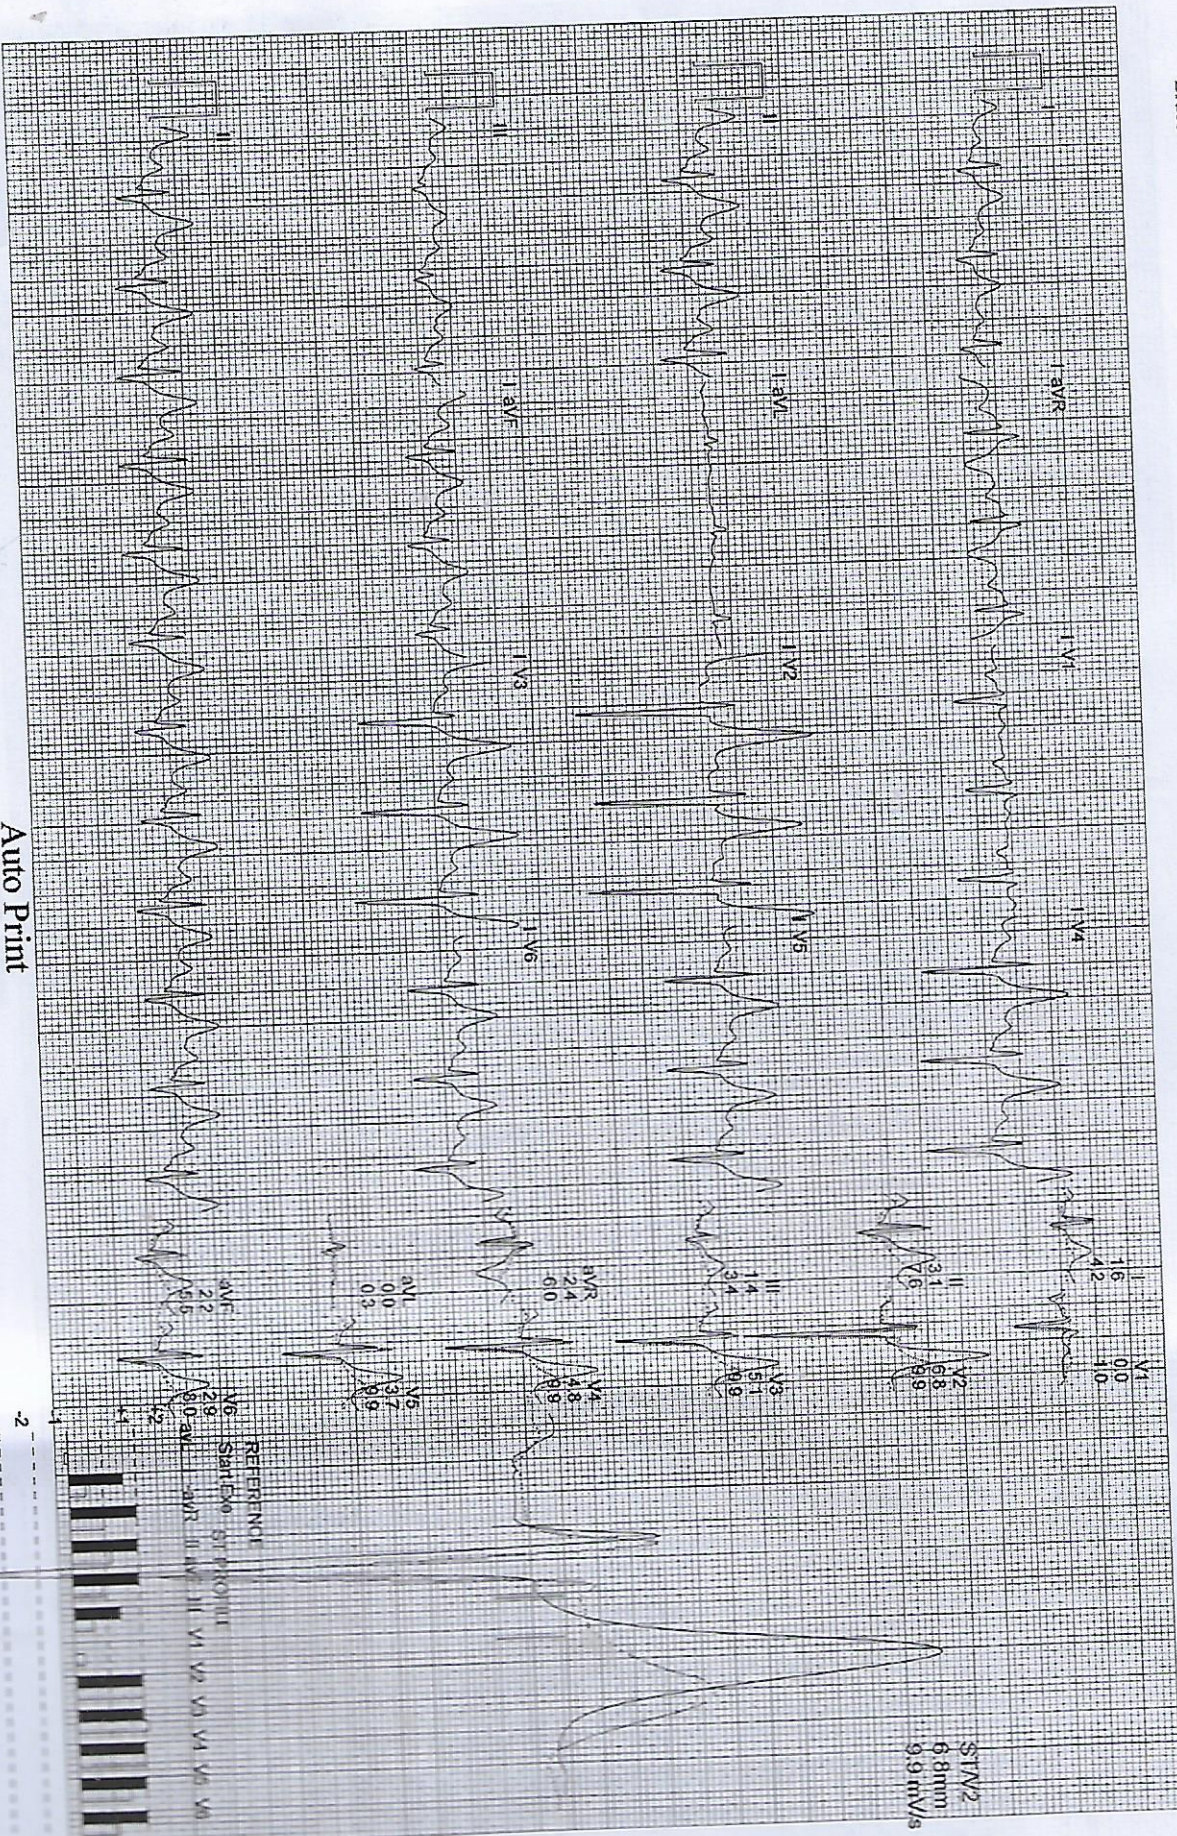

Md Enamul Haque

K177363

Bruce

Exam Start: 03-Mar-21 4:12:21 PM

Print Time: 03-Mar-21 4:25:31 PM

Date of Birth: 03-Feb-76

Gender: Male

10:30 EXER  
01:59 RL

--- MPH  
--- %

RATE 115  
BP 150/90

EXE 08:03

Auto Print

XScrite 6.2.4.56057

25mm/s 10mm/mV 0.05-40Hz 50Hz SCF

100mm/s 40mm/mV